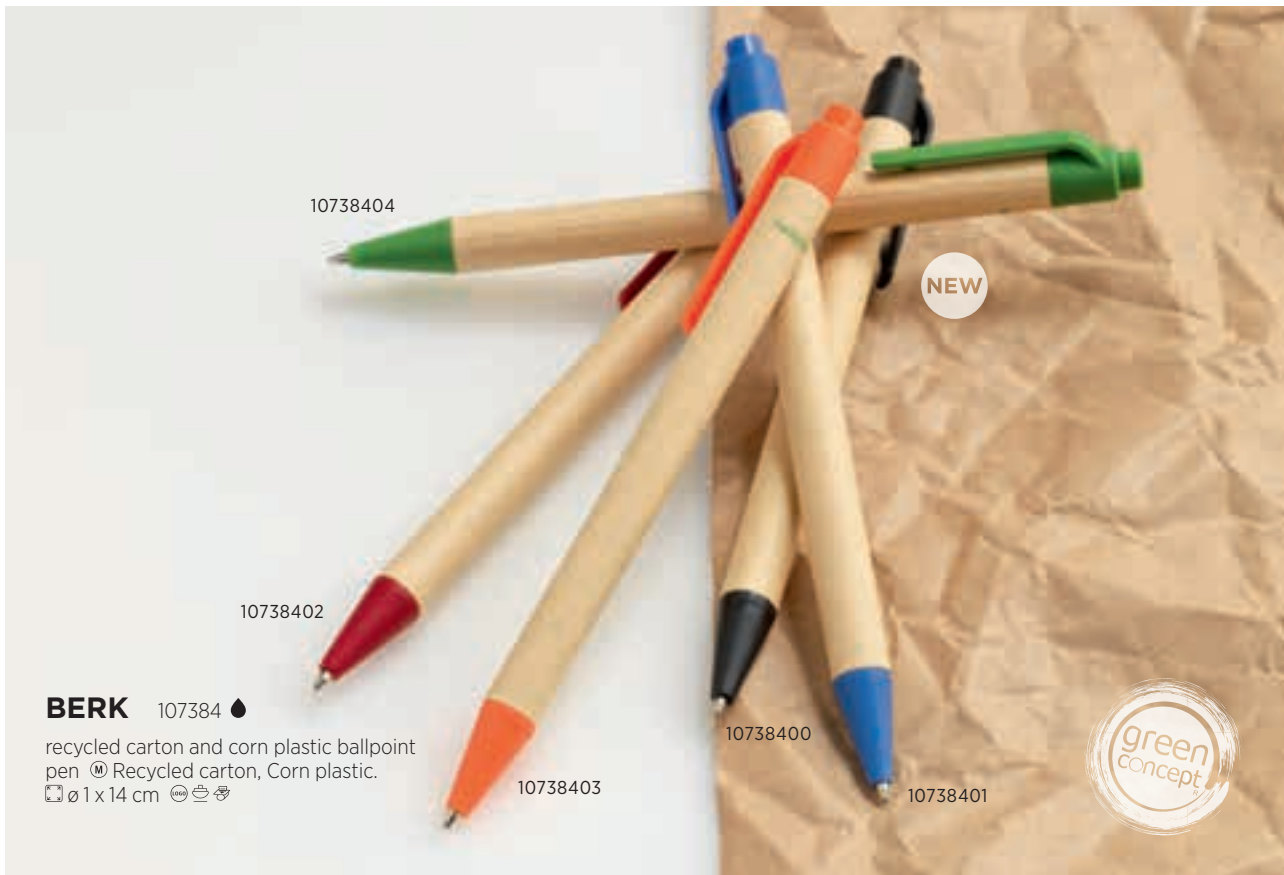

10659600

10659601

VANCOUVER 106578 ◆

recycled PET ballpoint pen ♻️ Recycled PET Plastic. □ 1,1 x 14,2 cm ♻️ ♻️

VANCOUVER 106596

recycled highlighter ♻️ Recycled PET Plastic. □ 1,3 x 13,8 cm ♻️ ♻️

10738404

NEW