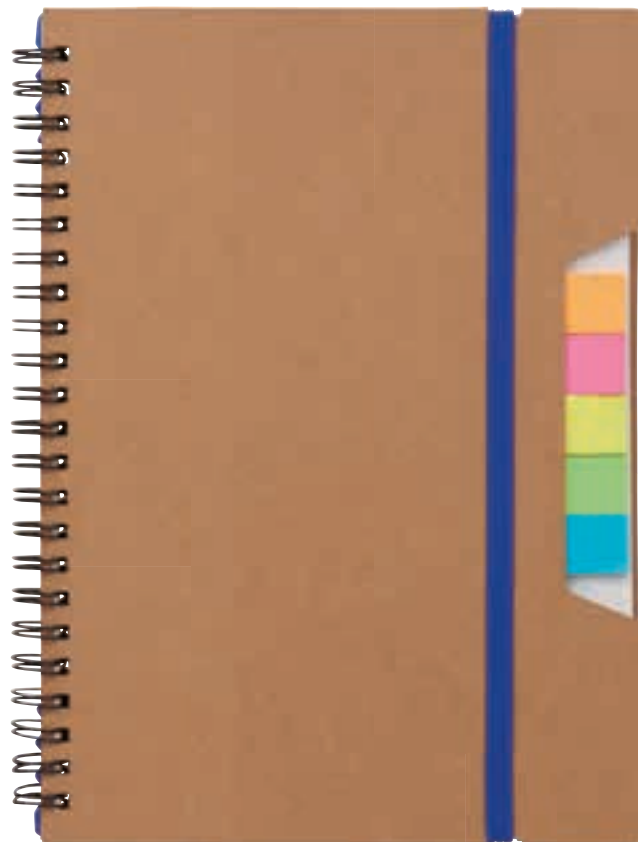

10722200

10722201