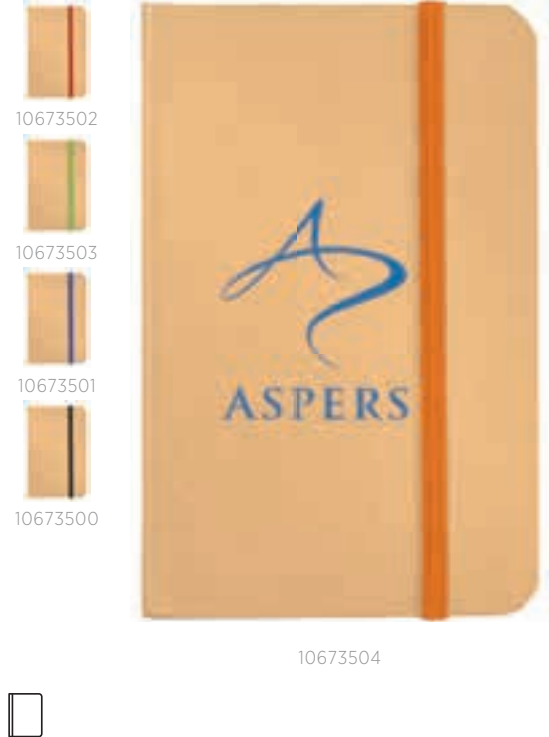

PRIME 107415

medium size notebook with pen PU Plastic.
 18 x 13 cm

10617902

10617900

HYATT 106179

notebook with pen PP Plastic.
 21 x 16 x 1 cm

10679504

10679505

10679503

10679501

10679500

10679502

GALLERY 106795

A5 soft cover notebook Leatherette paper.
 21 x 14,6 x 1 cm

RAINBOW 106473

small hard cover notebook (M) Cardboard, PVC Plastic.
 12,7 x 7,6 x 1,4 cm (C) (E) (F) (G) (H) (I)

DICTUM 106735

notebook (M) Cardboard.
 14,5 x 9,5 x 1,2 cm (C) (E) (F) (G) (H) (I)

KENT 210225

notebook (M) PP Plastic.
 1,5 x 13,5 x 8,8 cm (C) (E) (F) (G) (H) (I)

HAPPY-COLOURS 106549

large spiral notebook (M) PP Plastic.
 21,1 x 14,3 x 1,5 cm (C) (E) (F) (G) (H) (I)