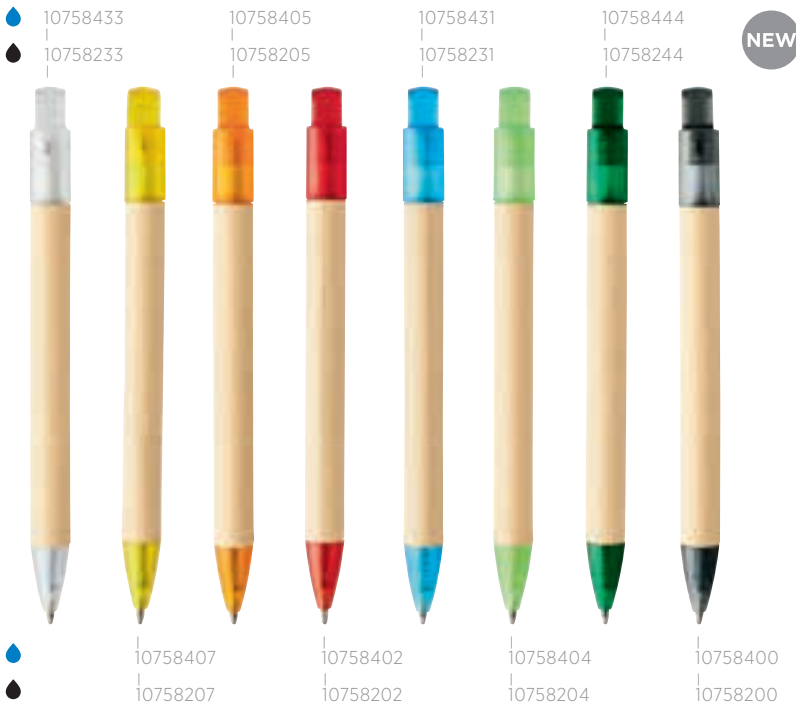

10758433

10758405

10758431

10758444

NEW

10758233

10758205

10758231

10758244

10758407

10758407

10758402

10758404

10758400

10758207

10758207

10758202

10758204

10758200

SAFI 107584 107582

paper ballpoint pen Paper, ABS Plastic.
ø 1,1 x 14,7 cm