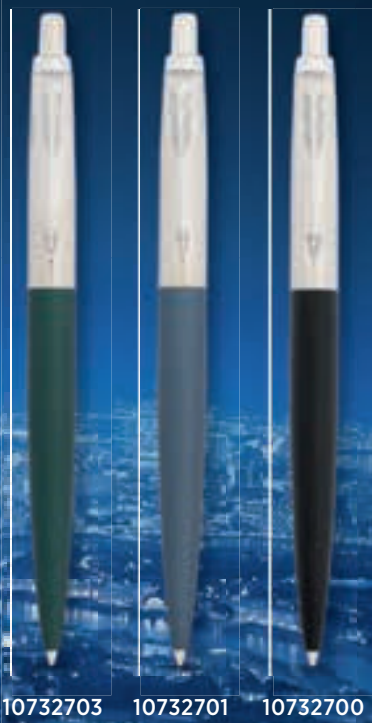

ballpoint pen  Metal.  \varnothing 1 x 12,8 cm  

JOTTER XL

THE EVERYDAY ICON NOW IN A LARGER SIZE

PARKER
EST. 1888

NEW

10732702

10732703

10732701